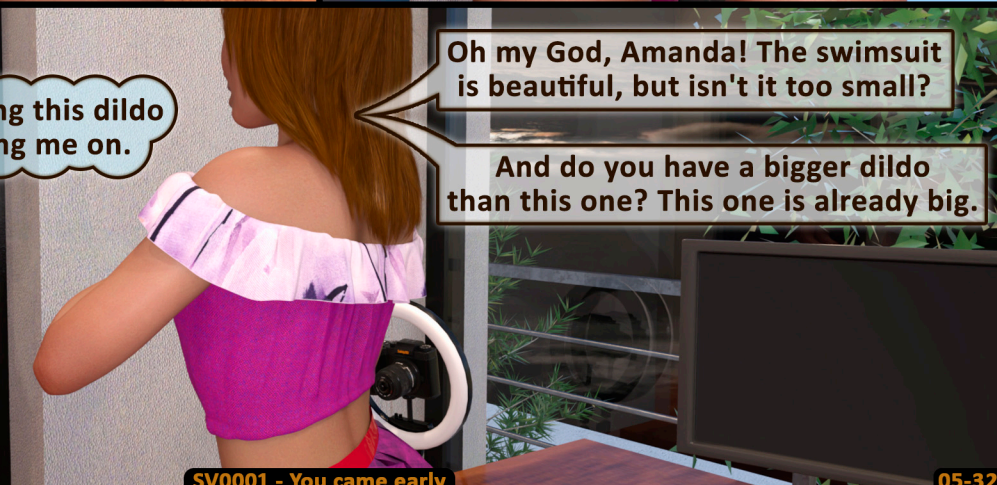

I can't wait to see it.

This looks... wonderful.

Did you like Junior?

Do you name your dildos?

It's because I have one exactly the same, but bigger.

Her holding this dildo is turning me on.

Oh my God, Amanda! The swimsuit is beautiful, but isn't it too small?

And do you have a bigger dildo than this one? This one is already big.

Laura, sorry, but this swimsuit looks really weird on me lol

I liked it, but try the blue one, it will be perfect!

Just relax

Do you know what happens now?