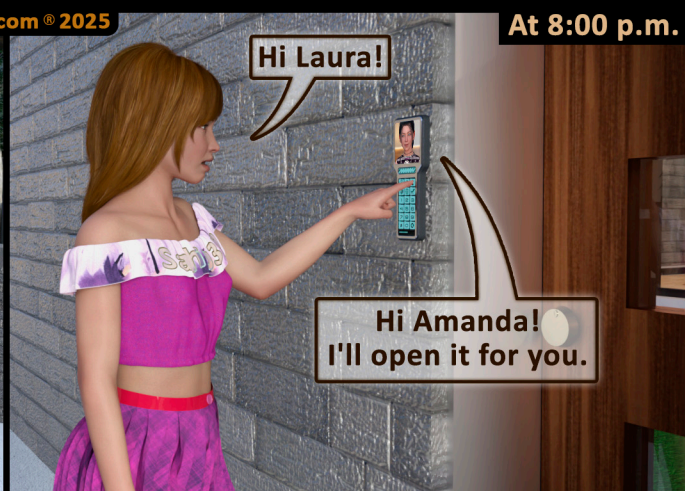

Sahipville

Issue
SV0001

You Came Early

- Lesbian
- First Time
- Big Dildo
- Anal Fisting
- Double Gape

Amanda arrives early at her boyfriend's house and has her first lesbian experience with his sister.

Sahipville News

Sahip3D channel

Hi Amanda!
Tony will be back
in a few minutes.

Dad, we'll be
up there.

Sahip3D
channel

Come, I'll show
you something.

A fan sent me a swimsuit.
It's beautiful!

It's perfect, you'll see! I loved it!